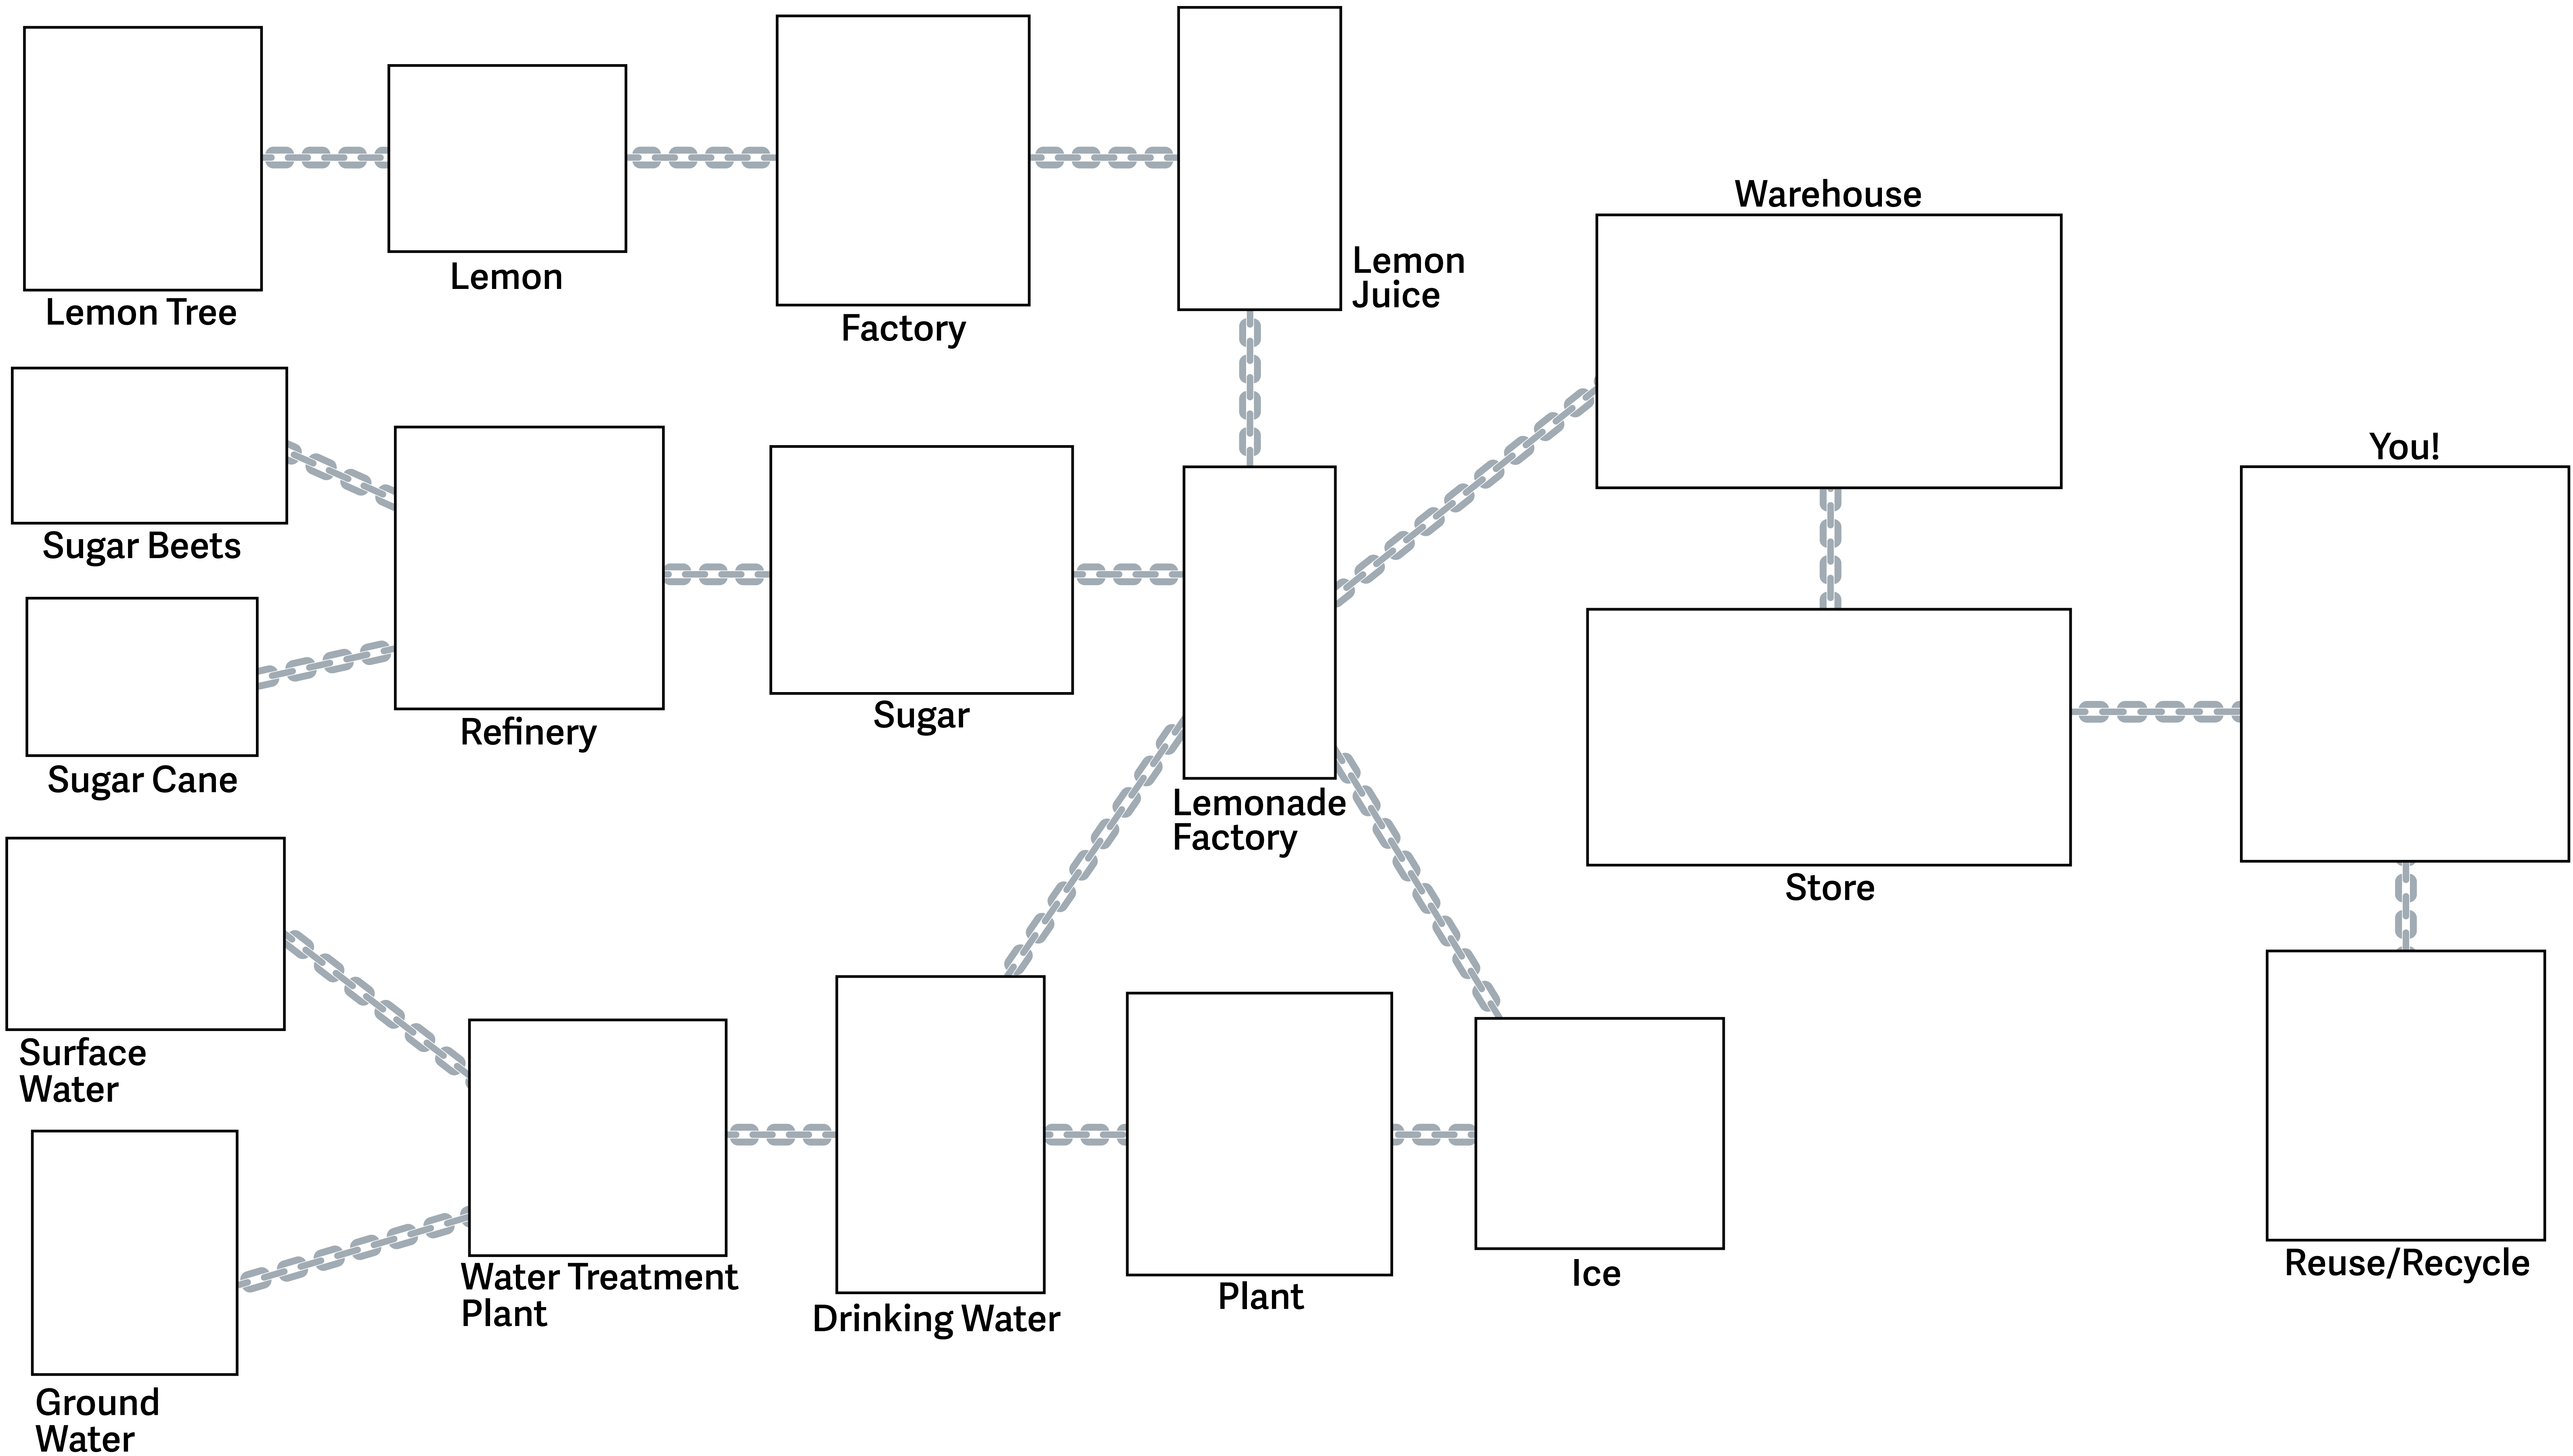

SUPPLY CHAIN STEM

EDUCATIONAL OUTREACH PROGRAM

Lemonade Activity Supply Chain Poster Printables

Build Human Lemonade Supply Chain

This page is standard poster sized: 36"x24"

Print in color on 8.5" x 11" paper and cut just outside the dashed lines.

Print in color on 8.5" x 11" paper and cut just outside the dashed lines.

Print in color on 8.5" x 11" paper and cut just outside the dashed lines.

Print in color on 8.5" x 11" paper and cut just outside the dashed lines.

Build Human Lemonade Supply Chain - Teacher's Key

8.5" x 11" paper